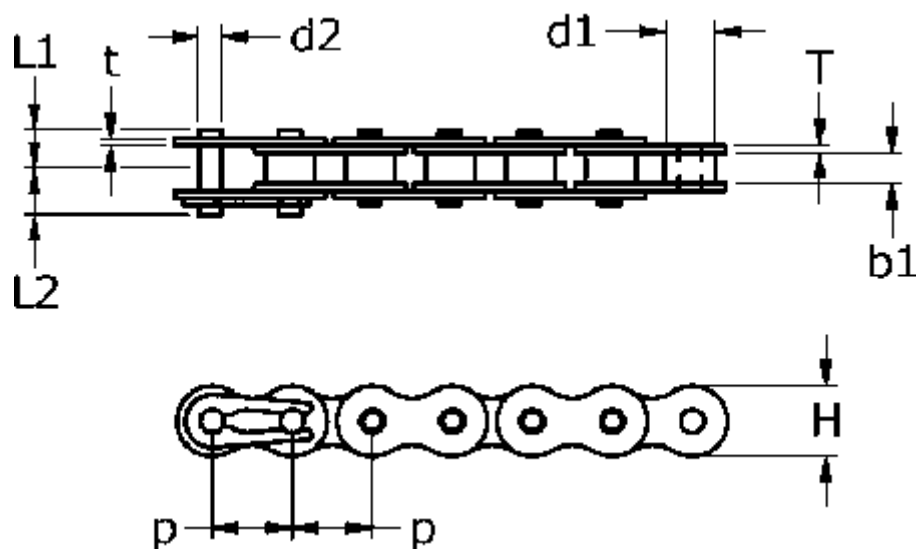

Article number: 61384101600000

Description: Tsubaki 16 B-1 Simplex rollerchain
Neptune. Lambda maintenance free

Note: 16 B-1

Measures

b1	= 17.02	T = 4
Breaking power	= 60kN	t = 3.2
d1	= 15.88	
d2	= 8.28	
H	= 21	
L1	= 17.75	
L2	= 19.95	
P	= 25.4	